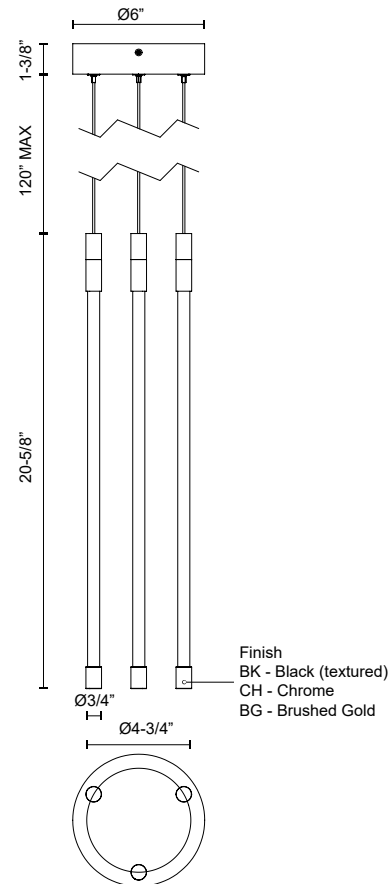

MOTIF MP75221

PENDANTS

PROJECT

SPECIFICATION DETAILS

Fixture Dimensions	D5-1/2" x H20-5/8"
Light Source	LED with DC Driver
Wattage	21W
Total Lumens	2415lm
Delivered Lumens	2115lm
Voltage	120V
Color Temperature	2700K
CRI (Ra)	90CRI
Optional Color Temps	2700K - 5000K Available, Minimum Order Quantities Apply
LED Rated Life	50,000 hours
Dimming	100% - 10%, TRIAC or ELV Dimmer (Not Included)
Glass Details	Clear Glass
Adjustable	Yes
Wire Length	120" Max
Wire Type	BG, BK - Black Coaxial Wire; CH - Clear Coaxial Wire;
Minimum Hang Height	24"
Sloped Ceiling Adaptable	No
Location	Dry
CEC Title 24 JA8	Yes, JA8-2022
Canopy Dimensions	D6" x H1-3/8"
Paint Finish	BG01; BK02; CH01;

* For custom options, consult factory for details.

* For warranty information, please visit www.kuzcolighting.com/warranty

DESCRIPTION

The Motif Collection is inspired by the multitude of configurations in which it can create. Each fixture is comprised of thin lines of light in a refractive cylinder, creating both clean lines and modern elegance. This collection features the latest in modern LED filament technology, creating a warm glow of light throughout each fixture that is both vintage and modern at once.

KUZCO

CANADA: 19054 28TH AVENUE - SURREY, BC V3Z 6M3

USA: 3035 E. LONE MOUNTAIN ROAD - LAS VEGAS, NV 89081

WWW.KUZCOLIGHTING.COM

© 2021 KUZCO LIGHTING. ALL RIGHTS RESERVED.

COMMENT